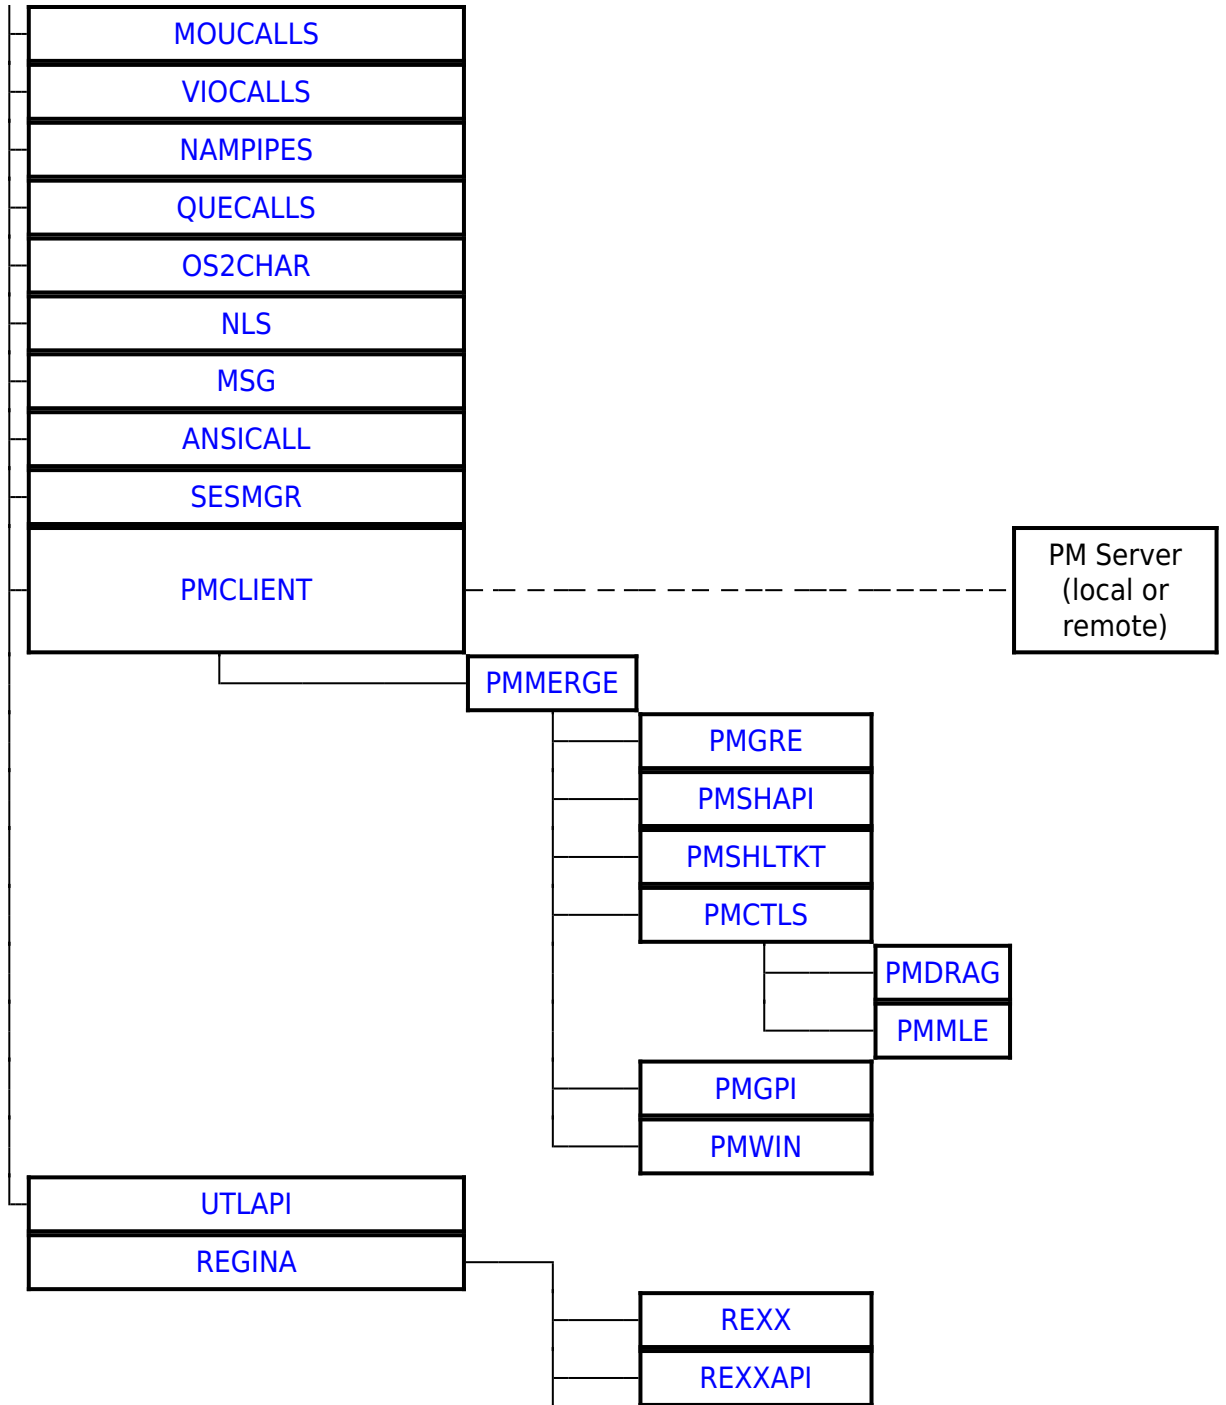

Please help to find info about entries marked as *No info*

## SOM

Ordinal	Name	Desc	Status
1	SOMCalloc		
2	somClassCClassData		
3	SomClassClassData		
4	somClassInitFuncName		
5	SomClassMgrCClassData		
6	SomClassMgrClassData		
7	SomClassMgrObject		
8	SOMDeleteModule		
9	SOMError		
10	SomFree		
11	SOMLoadModule		
12	SOMMalloc		
13	SomObjectCClassData		
14	SomObjectClassData		
15	SomOutCharRoutine		
16	SOMRealloc		
17	Som_AssertLevel		
18	Som_TraceLevel		
19	Som_WarnLevel		
20	SomClassMgrNewClass		
21	SomClassNewClass		
22	SomObjectNewClass		
23	SomAssert		
24	somBeginPersistentIds		
25	SomCheckArgs		
26	somCheckId		
27	somCompareIds		
28	SomConstructClass		
29	somEndPersistentIds		
30	somEnvironmentNew		
31	somIdFromString		
32	somLPrintf		
33	somParentResolve		
34	somPrefixLevel		
35	somPrintf		
36	somRegisterId		
37	somResolve		
38	SomSaveMetrics		
39	somSetExpectedIds		

Ordinal	Name	Desc	Status
40	somStringFromId		
41	SomTest		
42	SomTestCls		
43	somTotalRegIds		
44	somUniqueKey		
45	somVprintf		
46	SomWriteMetrics		
47	somDataResolve		

OS/2 DLLs	
Base API	DOSCALLS EMXWRAP SUB32 ANSICALL NLS MSG MONCALLS KBDSCALLS MOUCALLS VIOCALLS SESMGR BKSCALLS BMSCALLS BVSCALLS NAMPIPES QUECALLS OS2CHAR
Bidirectional NLS	BDCALLS BDCALLS32 BDIME BDBVH BDVIEW BDWPCLS BIDIPM PMBIDI
Unicode API	UCONV UNIKBD LIBUNI
BVH (Base Video Handlers)	BVHINIT BVHMPA BVHVGA BVHSVGA BVHWNDW
GRADD subsystem	VMAN SOFTDRAW GRE2VMAN GENGRADD
IPF (Information Presentation facility)	HELPMGR HPMGRMRI MINXOBJ IBMHMGR NEWVIEW MINXMRI ERRTXT
REXX	REXX REXXAPI REXXUTIL REGINA
The core PM DLL's	PMMERGE PMMRGRES PMSHAPI PMSHLTKT PMGRE PMGPI PMDRAG PMCTLS PMMLE PMSPL PMVIOP PMWIN
Open32	PMWINX MIRRORS REGISTRY
Intelligent Font Interface drivers	PMATM TRUETYPE PMUNIF FREETYPE PMPRE
Data Exchange	PMCLIP PMDDE PMDDEML
VDM PM interface	PMVDMH PMVDMP SEAMLESS SHIELD
WPS	PMWP PMWPMRU PMVDDROP
Miscellaneous	PMPIC PMTKT MVDM
SOM API	SOM SOMC