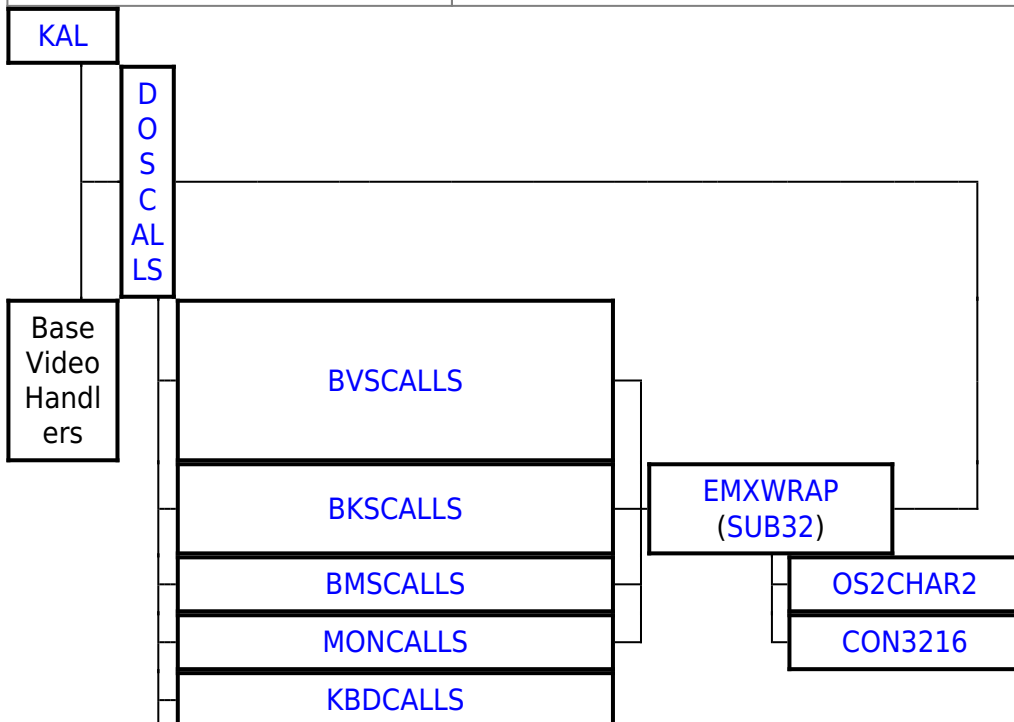

Ordinal	Name	Desc	Status
40	somStringFromId		
41	SomTest		
42	SomTestCls		
43	somTotalRegIds		
44	somUniqueKey		
45	somVprintf		
46	SomWriteMetrics		
47	somDataResolve		

OS/2 DLLs	
Base API	DOSCALLS EMXWRAP SUB32 ANSICALL NLS MSG MONCALLS KBDSCALLS MOUCALLS VIOCALLS SESMGR BKSCALLS BMSCALLS BVSCALLS NAMPIPES QUECALLS OS2CHAR
Bidirectional NLS	BDCALLS BDCALLS32 BDIME BDBVH BDVIEW BDWPCLS BIDIPM PMBIDI
Unicode API	UCONV UNIKBD LIBUNI
BVH (Base Video Handlers)	BVHINIT BVHMPA BVHVGA BVHSVGA BVHWNDW
GRADD subsystem	VMAN SOFTDRAW GRE2VMAN GENGRADD
IPF (Information Presentation facility)	HELPMGR HPMGRMRI MINXOBJ IBMHMGR NEWVIEW MINXMRI ERRTXT
REXX	REXX REXXAPI REXXUTIL REGINA
The core PM DLL's	PMMERGE PMMRGRES PMSHAPI PMSHLTKT PMGRE PMGPI PMDRAG PMCTLS PMMLE PMSPL PMVIOP PMWIN
Open32	PMWINX MIRRORS REGISTRY
Intelligent Font Interface drivers	PMATM TRUETYPE PMUNIF FREETYPE PMPRE
Data Exchange	PMCLIP PMDDE PMDDEML
VDM PM interface	PMVDMH PMVDMP SEAMLESS SHIELD
WPS	PMWP PMWPMRU PMVDDROP
Miscellaneous	PMPIC PMTKT MVDM
SOM API	SOM SOMC